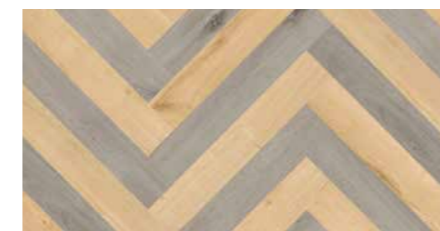

FASCINATION HERRINGBONE

PURLINE HERRINGBONE OFFERS AN EXTENSIVE HERRINGBONE SELECTION

- 34 selected wood and stone decors, perfectly suited for herringbone formats
- Minimum order quantity: 50 m²
- Order-related delivery within 3–4 weeks
- Proven PURLINE organic flooring quality
- 100 % Made in Germany
- Particularly sustainable, environmentally friendly and highly resilient
- Three herringbone formats: : 480 × 80 mm, 380 × 95 mm and 600 × 100 mm
- In combination with the self-adhesive mats singleGLUE (floating installation) or doubleGLUE (fixed adhesion without liquid adhesive) the floor can be installed cleanly and can be walked on directly

Installation types

Herringbone

Double herringbone

Triple herringbone

Ladder pattern herringbone

Square basket herringbone

Stack bond herringbone

Random brick pattern herringbone

wineo 1500 wood XS

Crafted Oak | PL080CHB

Royal Chestnut Grey | PL084CHB

Royal Chestnut Desert | PL085CHB

480 × 80 × 2,5 mm

wineo 1000 stone XS

Urban Concrete Light | PL317RHB

Urban Concrete Smoke | PL318RHB

Urban Concrete Steel | PL319RHB

480 × 80 × 2,2 mm

wineo 1500 wood XS

Pure White | PL025C
Pure Black | PL194C

Garden Oak | PL005C
Island Oak Moon | PL045C

600 × 100 × 2,5 mm

wineo 1500 stone XS

Just Concrete | PL101CHB